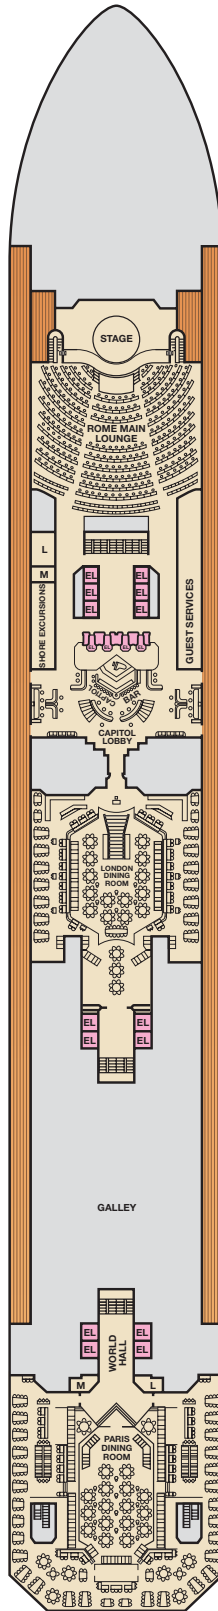

ACCOMMODATIONS SYMBOL LEGEND

- ▲ Twin Bed and Single Sofa Bed
- x Queen-Size Bed
- ★ 2 Twin Beds (convert to King) and Single Sofa Bed
- 2 Twin Beds (convert to King) and 1 Upper
- 2 Twin Beds (convert to King) and 2 Uppers

- 2 Twin Beds (convert to King), Single Sofa Bed and Upper
- † 2 Twin Beds (convert to King) and Double Sofa Bed
- ∞ Queen Bed, Single Sofa Bed and Upper
- ◆ Stateroom with 2 Porthole Windows
- ◁ Connecting staterooms (ideal for families and groups of friends)

- ✱ Twin beds do not convert to a King Bed.
  - 68 Staterooms with obstructed views: 2428, 2429.
- Staterooms are available that are modified for wheelchair users. Please contact Carnival Reservations Department, Guest Access Services, at 1-800-438-6744, ext. 70025, for details.

Riviera • Deck 1

Main • Deck 2

Lobby • Deck 3

Atlantic • Deck 4

Promenade • Deck 5

Upper • Deck 6

CATEGORIES

- 1A Interior Upper/Lower
- PT Porthole
- 4A 4B 4C 4D 4E 4F 4G 4H Interior
- 4I Interior with Picture Window (obstructed views)
- 6A 6B 6C Ocean View
- 8A 8B 8C 8D 8E 8F Balcony
- 8M 8N Aft-View Extended Balcony
- 9B Premium Balcony
- 9C Premium Vista Balcony
- JS Junior Suite
- OS Ocean Suite
- GS Grand Suite