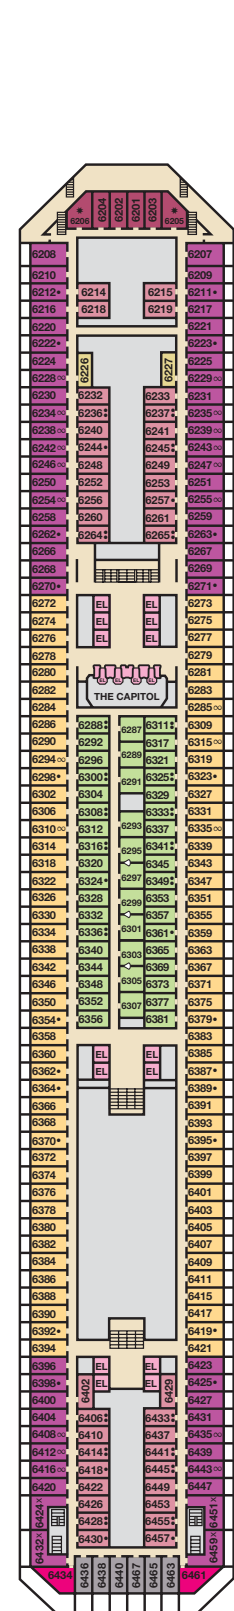

ACCOMMODATIONS SYMBOL LEGEND

- ▲ Twin Bed and Single Sofa Bed
- x Queen-Size Bed
- ★ 2 Twin Beds (convert to King) and Single Sofa Bed
- 2 Twin Beds (convert to King) and 1 Upper
- 2 Twin Beds (convert to King) and 2 Uppers

- ✱ Twin beds do not convert to a King Bed.
  - 68 Staterooms with obstructed views: 2428, 2429.
- Staterooms are available that are modified for wheelchair users. Please contact Carnival Reservations Department, Guest Access Services, at 1-800-438-6744, ext. 70025, for details.

Riviera • Deck 1

Main • Deck 2

Lobby • Deck 3

Atlantic • Deck 4

Promenade • Deck 5

Upper • Deck 6

CATEGORIES

- 1A Interior Upper/Lower
- PT Porthole
- 4A 4B 4C 4D 4E 4F 4G 4H Interior
- 4I Interior with Picture Window (obstructed views)
- 6A 6B 6C Ocean View
- 8A 8B 8C 8D 8E 8F Balcony
- 8M 8N Aft-View Extended Balcony
- 9B Premium Balcony
- 9C Premium Vista Balcony
- JS Junior Suite
- OS Ocean Suite
- GS Grand Suite

Gross Tonnage: 101,509 Length: 893 Feet Beam: 116 Feet  
 Cruising Speed: 21 Knots Guest Capacity: 2,758 (Double Occupancy)  
 Total Staff: 1,100 Registry: The Bahamas

Empress • Deck 7

Verandah • Deck 8