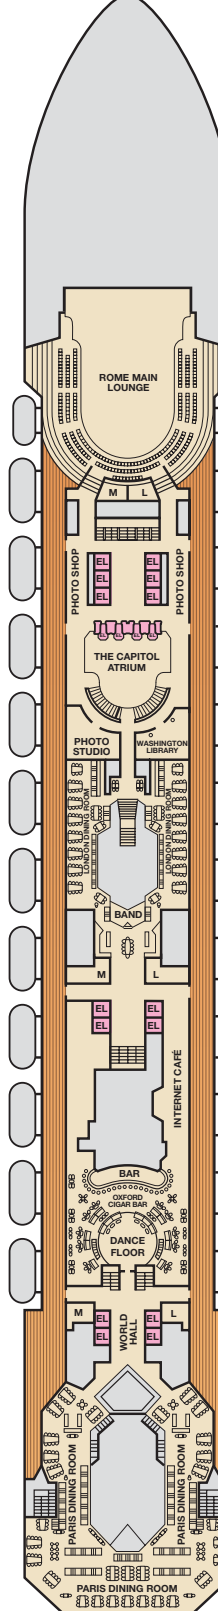

ACCOMMODATIONS SYMBOL LEGEND

- ▲ Twin Bed and Single Sofa Bed
- x Queen-Size Bed
- ★ 2 Twin Beds (convert to King) and Single Sofa Bed
- 2 Twin Beds (convert to King) and 1 Upper
- 2 Twin Beds (convert to King) and 2 Uppers

- 2 Twin Beds (convert to King), Single Sofa Bed and Upper
- † 2 Twin Beds (convert to King) and Double Sofa Bed
- ∞ Queen Bed, Single Sofa Bed and Upper
- ◆ Stateroom with 2 Porthole Windows
- ◁ Connecting staterooms (ideal for families and groups of friends)

- ✱ Twin beds do not convert to a King Bed.
  - 68 Staterooms with obstructed views: 2428, 2429.
- Staterooms are available that are modified for wheelchair users. Please contact Carnival Reservations Department, Guest Access Services, at 1-800-438-6744, ext. 70025, for details.

Riviera • Deck 1

Main • Deck 2

Lobby • Deck 3

Atlantic • Deck 4

Promenade • Deck 5

Upper • Deck 6

CATEGORIES

- 1A Interior Upper/Lower
- PT Porthole
- 4A 4B 4C 4D 4E 4F 4G 4H Interior
- 4I Interior with Picture Window (obstructed views)
- 6A 6B 6C Ocean View
- 8A 8B 8C 8D 8E 8F Balcony
- 8M 8N Aft-View Extended Balcony
- 9B Premium Balcony
- 9C Premium Vista Balcony
- JS Junior Suite
- OS Ocean Suite
- GS Grand Suite