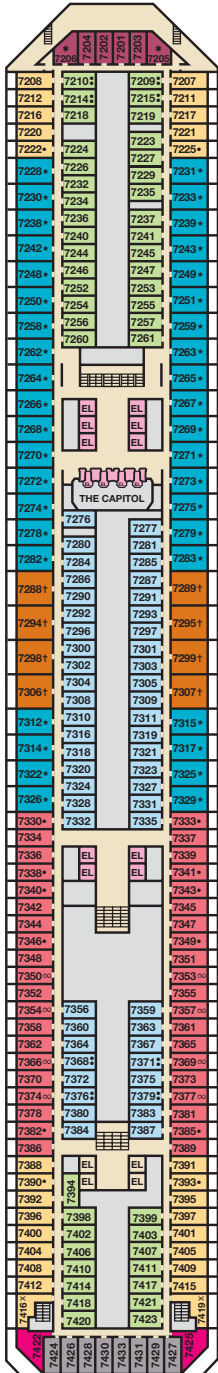

ACCOMMODATIONS SYMBOL LEGEND

- ▲ Twin Bed and Single Sofa Bed
- x Queen-Size Bed
- ★ 2 Twin Beds (convert to King) and Single Sofa Bed
- 2 Twin Beds (convert to King) and 1 Upper
- 2 Twin Beds (convert to King) and 2 Uppers

- ✱ Twin beds do not convert to a King Bed.
  - 68 Staterooms with obstructed views: 2428, 2429.
- Staterooms are available that are modified for wheelchair users. Please contact Carnival Reservations Department, Guest Access Services, at 1-800-438-6744, ext. 70025, for details.

Riviera • Deck 1

Main • Deck 2

Lobby • Deck 3

Atlantic • Deck 4

Promenade • Deck 5

Upper • Deck 6

CATEGORIES

- 1A Interior Upper/Lower
- PT Porthole
- 4A 4B 4C 4D 4E 4F 4G 4H Interior
- 4I Interior with Picture Window (obstructed views)
- 6A 6B 6C Ocean View
- 8A 8B 8C 8D 8E 8F Balcony
- 8M 8N Aft-View Extended Balcony
- 9B Premium Balcony
- 9C Premium Vista Balcony
- JS Junior Suite
- OS Ocean Suite
- GS Grand Suite

Gross Tonnage: 101,509 Length: 893 Feet Beam: 116 Feet  
 Cruising Speed: 21 Knots Guest Capacity: 2,758 (Double Occupancy)  
 Total Staff: 1,100 Registry: The Bahamas

Empress • Deck 7

Verandah • Deck 8