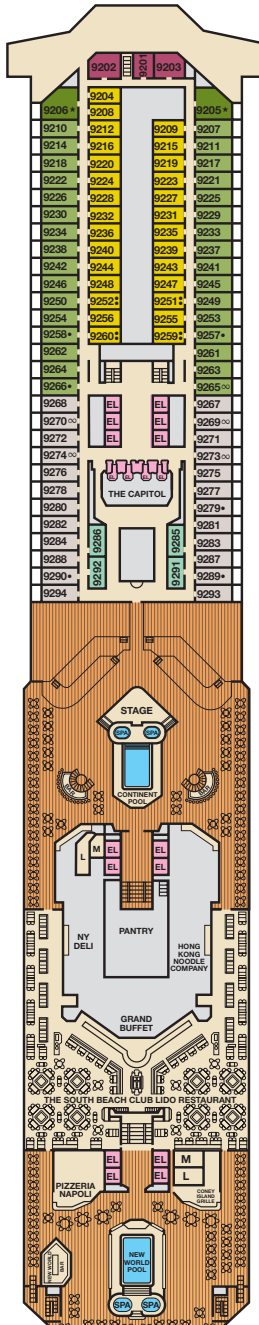

ACCOMMODATIONS SYMBOL LEGEND

- ▲ Twin Bed and Single Sofa Bed
- x Queen-Size Bed
- ★ 2 Twin Beds (convert to King) and Single Sofa Bed
- 2 Twin Beds (convert to King) and 1 Upper
- 2 Twin Beds (convert to King) and 2 Uppers

- ✱ Twin beds do not convert to a King Bed.
  - 68 Staterooms with obstructed views: 2428, 2429.
- Staterooms are available that are modified for wheelchair users. Please contact Carnival Reservations Department, Guest Access Services, at 1-800-438-6744, ext. 70025, for details.

Riviera • Deck 1

Main • Deck 2

Lobby • Deck 3

Atlantic • Deck 4

Promenade • Deck 5

Upper • Deck 6

CATEGORIES

- 1A Interior Upper/Lower
- PT Porthole
- 4A 4B 4C 4D 4E 4F 4G 4H Interior
- 4I Interior with Picture Window (obstructed views)
- 6A 6B 6C Ocean View
- 8A 8B 8C 8D 8E 8F Balcony
- 8M 8N Aft-View Extended Balcony
- 9B Premium Balcony
- 9C Premium Vista Balcony
- JS Junior Suite
- OS Ocean Suite
- GS Grand Suite

Gross Tonnage: 101,509 Length: 893 Feet Beam: 116 Feet  
 Cruising Speed: 21 Knots Guest Capacity: 2,758 (Double Occupancy)  
 Total Staff: 1,100 Registry: The Bahamas

Empress • Deck 7

Verandah • Deck 8