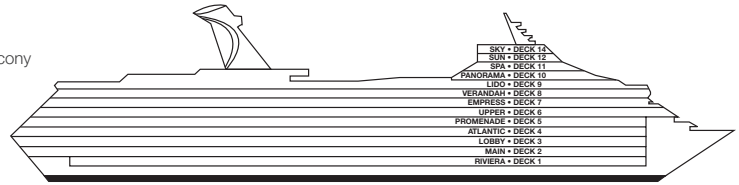

Riviera • Deck 1

Main • Deck 2

Lobby • Deck 3

Atlantic • Deck 4

Promenade • Deck 5

Upper • Deck 6

CATEGORIES

- 1A Interior Upper/Lower
- PT Porthole
- 4A 4B 4C 4D 4E 4F 4G 4H Interior
- 4I Interior with Picture Window (obstructed views)
- 6A 6B 6C Ocean View
- 8A 8B 8C 8D 8E 8F Balcony
- 8M 8N Aft-View Extended Balcony
- 9B Premium Balcony
- 9C Premium Vista Balcony
- JS Junior Suite
- OS Ocean Suite
- GS Grand Suite

Gross Tonnage: 101,509 Length: 893 Feet Beam: 116 Feet  
 Cruising Speed: 21 Knots Guest Capacity: 2,758 (Double Occupancy)  
 Total Staff: 1,100 Registry: The Bahamas

Empress • Deck 7

Verandah • Deck 8