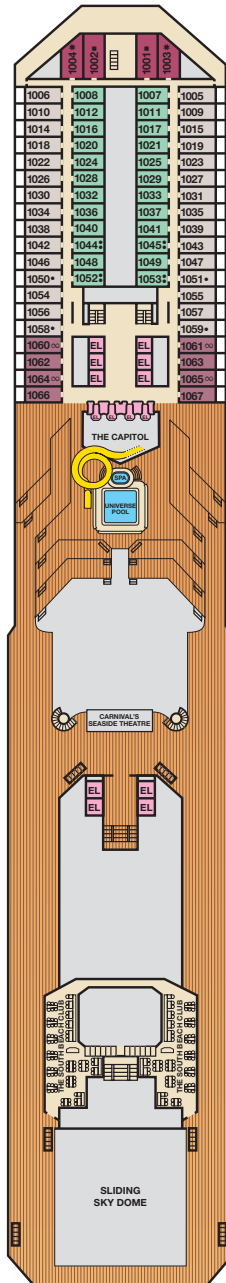

Panorama • Deck 10