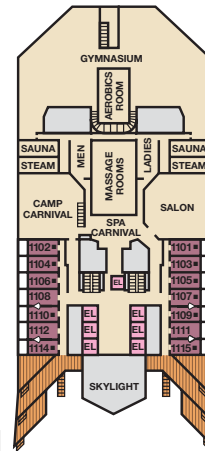

Riviera • Deck 1

Main • Deck 2

Lobby • Deck 3

Atlantic • Deck 4

Promenade • Deck 5

Upper • Deck 6

CATEGORIES

- 1A Interior Upper/Lower
- PT Porthole
- 4A 4B 4C 4D 4E 4F 4G 4H Interior
- 4I Interior with Picture Window (obstructed views)
- 6A 6B 6C Ocean View
- 8A 8B 8C 8D 8E 8F Balcony
- 8M 8N Aft-View Extended Balcony
- 9B Premium Balcony
- 9C Premium Vista Balcony
- JS Junior Suite
- OS Ocean Suite
- GS Grand Suite

Gross Tonnage: 101,509 Length: 893 Feet Beam: 116 Feet  
 Cruising Speed: 21 Knots Guest Capacity: 2,758 (Double Occupancy)  
 Total Staff: 1,100 Registry: The Bahamas

Empress • Deck 7

Verandah • Deck 8

Lido • Deck 9

Panorama • Deck 10

Forward Spa • Deck 11

Sky • Deck 14

Aft Spa • Deck 11

Sun • Deck 12

**ACCOMMODATIONS SYMBOL LEGEND**

- ▲ Twin Bed and Single Sofa Bed
- ★ 2 Twin Beds (convert to King) and Single Sofa Bed
- 2 Twin Beds (convert to King) and 1 Upper
- 2 Twin Beds (convert to King) and 2 Uppers
- 2 Twin Beds (convert to King), Single Sofa Bed and Upper
- † 2 Twin Beds (convert to King) and Double Sofa Bed
- ◆ Stateroom with 2 Porthole Windows
- ◁ Connecting staterooms (ideal for families and groups of friends)
- ★ Twin beds do not convert to a King Bed.
- 6B** Staterooms with obstructed views: 2446, 2449.