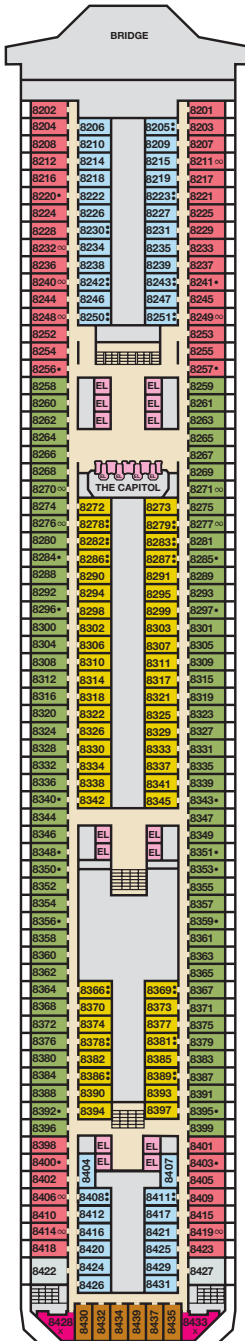

ACCOMMODATIONS SYMBOL LEGEND

- ▲ Twin Bed and Single Sofa Bed
- x Queen-Size Bed
- ★ 2 Twin Beds (convert to King) and Single Sofa Bed
- 2 Twin Beds (convert to King) and 1 Upper
- 2 Twin Beds (convert to King) and 2 Uppers

- ✱ Twin beds do not convert to a King Bed.
  - 68 Staterooms with obstructed views: 2428, 2429.
- Staterooms are available that are modified for wheelchair users. Please contact Carnival Reservations Department, Guest Access Services, at 1-800-438-6744, ext. 70025, for details.

Riviera • Deck 1

Main • Deck 2

Lobby • Deck 3

Atlantic • Deck 4

Promenade • Deck 5

Upper • Deck 6

CATEGORIES

- 1A Interior Upper/Lower
- PT Porthole
- 4A 4B 4C 4D 4E 4F 4G 4H Interior
- 4I Interior with Picture Window (obstructed views)
- 6A 6B 6C Ocean View
- 8A 8B 8C 8D 8E 8F Balcony
- 8M 8N Aft-View Extended Balcony
- 9B Premium Balcony
- 9C Premium Vista Balcony
- JS Junior Suite
- OS Ocean Suite
- GS Grand Suite

Gross Tonnage: 101,509 Length: 893 Feet Beam: 116 Feet  
 Cruising Speed: 21 Knots Guest Capacity: 2,758 (Double Occupancy)  
 Total Staff: 1,100 Registry: The Bahamas

Empress • Deck 7

Verandah • Deck 8