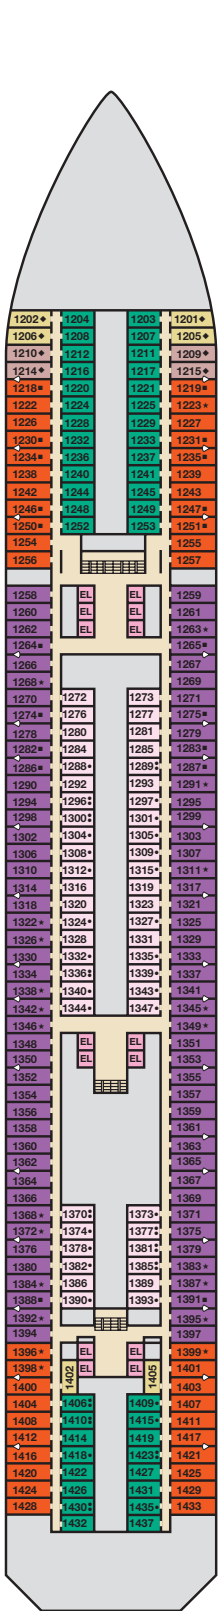

ACCOMMODATIONS SYMBOL LEGEND

- ▲ Twin Bed and Single Sofa Bed
- x Queen-Size Bed
- ★ 2 Twin Beds (convert to King) and Single Sofa Bed
- 2 Twin Beds (convert to King) and 1 Upper
- 2 Twin Beds (convert to King) and 2 Uppers

- 2 Twin Beds (convert to King), Single Sofa Bed and Upper
- † 2 Twin Beds (convert to King) and Double Sofa Bed
- ∞ Queen Bed, Single Sofa Bed and Upper
- ◆ Stateroom with 2 Porthole Windows
- ◁ Connecting staterooms (ideal for families and groups of friends)

- ✱ Twin beds do not convert to a King Bed.
  - 68 Staterooms with obstructed views: 2428, 2429.
- Staterooms are available that are modified for wheelchair users. Please contact Carnival Reservations Department, Guest Access Services, at 1-800-438-6744, ext. 70025, for details.

Gross Tonnage: 101,509 Length: 893 Feet Beam: 116 Feet  
 Cruising Speed: 21 Knots Guest Capacity: 2,758 (Double Occupancy)  
 Total Staff: 1,100 Registry: The Bahamas

Empress • Deck 7

Verandah • Deck 8