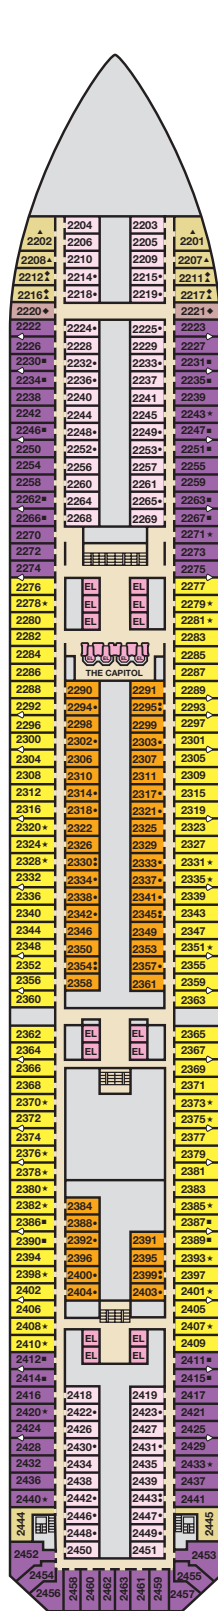

Main • Deck 2