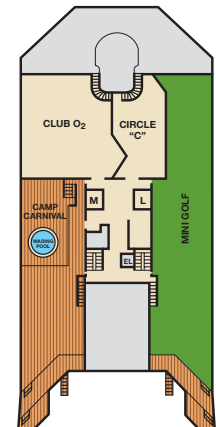

Riviera • Deck 1

Main • Deck 2

Lobby • Deck 3

Atlantic • Deck 4

Promenade • Deck 5

Upper • Deck 6

CATEGORIES

- 1A Interior Upper/Lower
- PT Porthole
- 4A 4B 4C 4D 4E 4F 4G 4H Interior
- 4I Interior with Picture Window (obstructed views)
- 6A 6B 6C Ocean View
- 8A 8B 8C 8D 8E 8F Balcony
- 8M 8N Aft-View Extended Balcony
- 9B Premium Balcony
- 9C Premium Vista Balcony
- JS Junior Suite
- OS Ocean Suite
- GS Grand Suite

Gross Tonnage: 101,509 Length: 893 Feet Beam: 116 Feet  
 Cruising Speed: 21 Knots Guest Capacity: 2,758 (Double Occupancy)  
 Total Staff: 1,100 Registry: The Bahamas

Empress • Deck 7

Verandah • Deck 8

Lido • Deck 9

Panorama • Deck 10

Forward Spa • Deck 11

Sky • Deck 14

Aft Spa • Deck 11

Sun • Deck 12

**ACCOMMODATIONS SYMBOL LEGEND**

- ▲ Twin Bed and Single Sofa Bed
- ★ 2 Twin Beds (convert to King) and Single Sofa Bed
- 2 Twin Beds (convert to King) and 1 Upper
- 2 Twin Beds (convert to King) and 2 Uppers
- 2 Twin Beds (convert to King), Single Sofa Bed and Upper
- † 2 Twin Beds (convert to King) and Double Sofa Bed
- ◆ Stateroom with 2 Porthole Windows
- ◁ Connecting staterooms (ideal for families and groups of friends)
- ★ Twin beds do not convert to a King Bed.
- 6B** Staterooms with obstructed views: 2446, 2449.

Staterooms are available that are modified for wheelchair users. Please contact Carnival Reservations Department, Guest Access Services, at 1-800-438-6744, ext. 70025, for details.

Riviera • Deck 1      Main • Deck 2      Lobby • Deck 3      Atlantic • Deck 4      Promenade • Deck 5      Upper • Deck 6