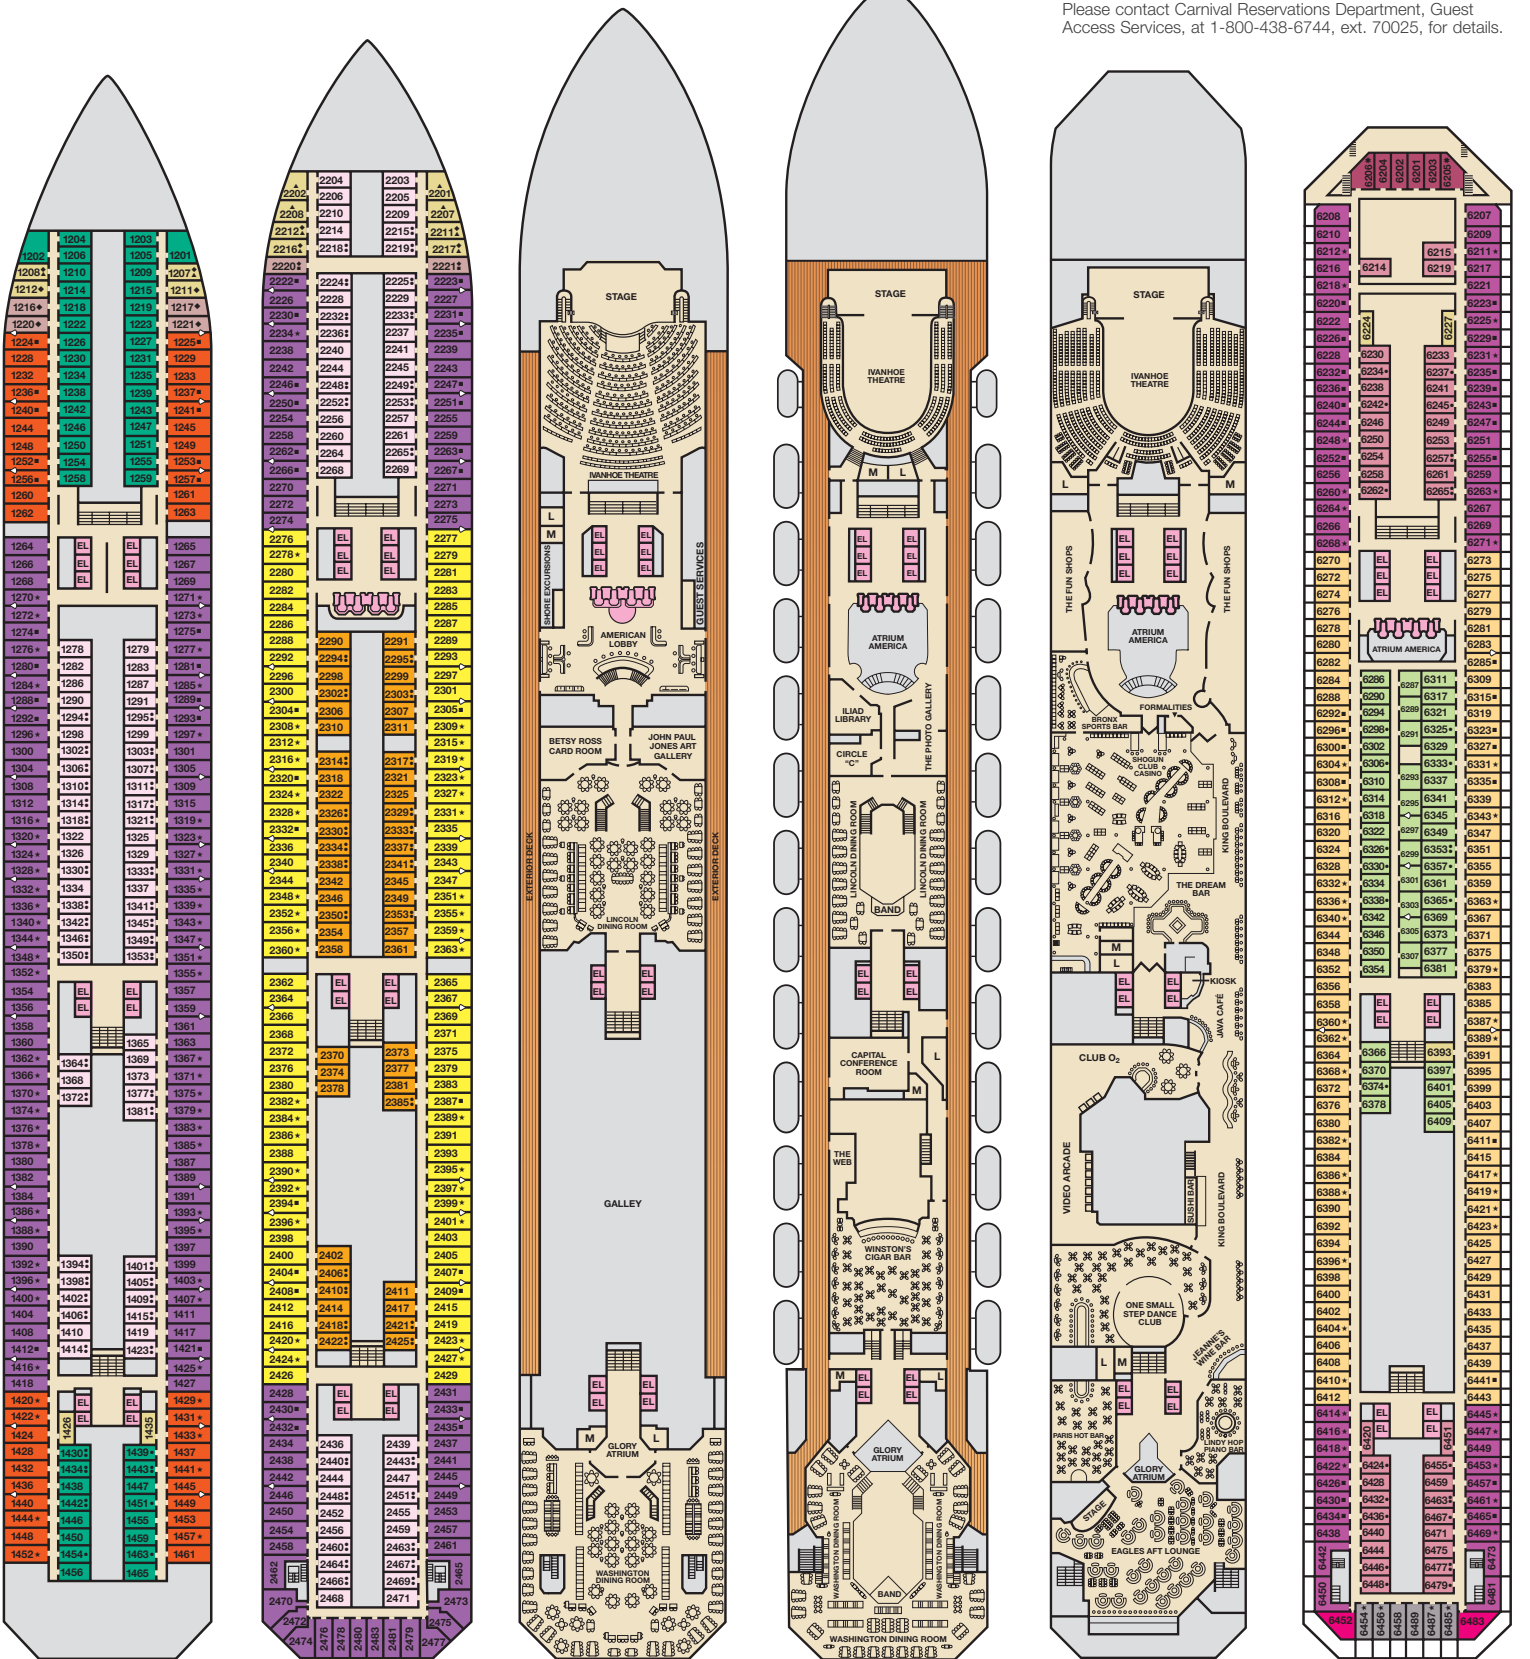

Gross Tonnage: 101,509 Length: 893 Feet Beam: 116 Feet  
 Cruising Speed: 21 Knots Guest Capacity: 2,758 (Double Occupancy)  
 Total Staff: 1,100 Registry: The Bahamas

Empress • Deck 7

Verandah • Deck 8

Lido • Deck 9

Panorama • Deck 10

Forward Spa • Deck 11

Sky • Deck 14

Aft Spa • Deck 11

Sun • Deck 12

**ACCOMMODATIONS SYMBOL LEGEND**

- ▲ Twin Bed and Single Sofa Bed
- ★ 2 Twin Beds (convert to King) and Single Sofa Bed
- 2 Twin Beds (convert to King) and 1 Upper
- 2 Twin Beds (convert to King) and 2 Uppers
- 2 Twin Beds (convert to King), Single Sofa Bed and Upper
- † 2 Twin Beds (convert to King) and Double Sofa Bed
- ◆ Stateroom with 2 Porthole Windows
- ◁ Connecting staterooms (ideal for families and groups of friends)
- ★ Twin beds do not convert to a King Bed.
- 6B** Staterooms with obstructed views: 2446, 2449.

Staterooms are available that are modified for wheelchair users. Please contact Carnival Reservations Department, Guest Access Services, at 1-800-438-6744, ext. 70025, for details.

Riviera • Deck 1      Main • Deck 2      Lobby • Deck 3      Atlantic • Deck 4      Promenade • Deck 5      Upper • Deck 6