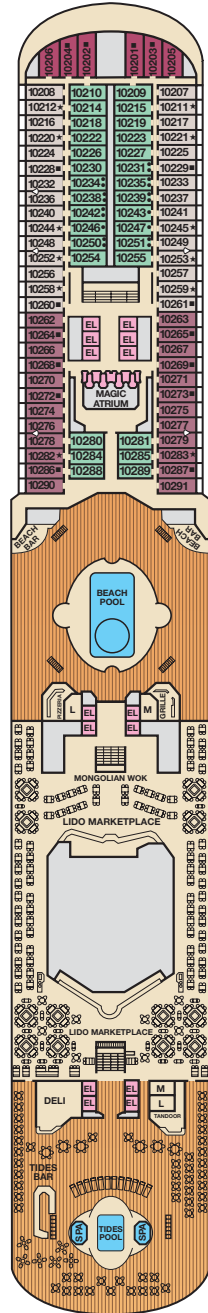

ACCOMMODATIONS SYMBOL LEGEND

- ▲ Twin Bed and Single Sofa Bed
  - ★ 2 Twin Beds (convert to King) and Single
  - 2 Twin Beds (convert to King) and 1 Upper
  - 2 Twin Beds (convert to King) and 2 Uppers
  - 2 Twin Beds (convert to King), Single Sofa Bed and Upper
  - † 2 Twin Beds (convert to King) and Double Sofa Bed
  - ▼ 2 Twin Beds (convert to King), Single Sofa Bed and 2 Uppers. Beds do not convert to King when both Uppers in use.
  - ◆ Stateroom with 2 Porthole Windows
  - ◊ Connecting staterooms (ideal for families and groups of friends)
  - \* Twin Beds do not convert to a King Bed.
  - U Unisex Wheelchair Accessible Restroom
  - ⊘ Cloud 9 Spa accommodations are non-smoking.
- Staterooms are available that are modified for wheelchair users. Please contact Carnival Reservations Department, Guest Access Services, at 1-800-438-6744, ext. 70025, for details.

CATEGORIES

- 1A Interior Upper/Lower
- PI Porthole
- 4A 4B 4C 4D 4E 4F 4G 4H Interior
- 4I Interior with Picture Window (obstructed views)
- 6A Ocean View
- 6L 6M 6N Deluxe Ocean View
- 7C Cove Balcony
- 8A 8B 8C 8D 8E 8F 8G Balcony
- 8M 8N Aft-View Extended Balcony
- 9C Premium Vista Balcony
- JS Junior Suite
- OS Ocean Suite
- GS Grand Suite
- 4S Interior
- 6S Ocean View (obstructed views)
- 8P 8S Balcony
- SS Suite

Gross Tonnage: 130,000 Length: 1,004 Feet Beam: 122 Feet  
 Cruising Speed: 20 Knots Guest Capacity: 3,690 (Double Occupancy)  
 Total Staff: 1,367 Registry: Panama

Spa accommodations include private access, special amenities and priority reservations at the Cloud 9 Spa.

Deck 8

Deck 9

Lido • Deck 10

Deck 11

Spa & Sports • Deck 12

Deck 14

Serenity • Deck 15

CLOUD 9 SPA and ACCOMMODATIONS