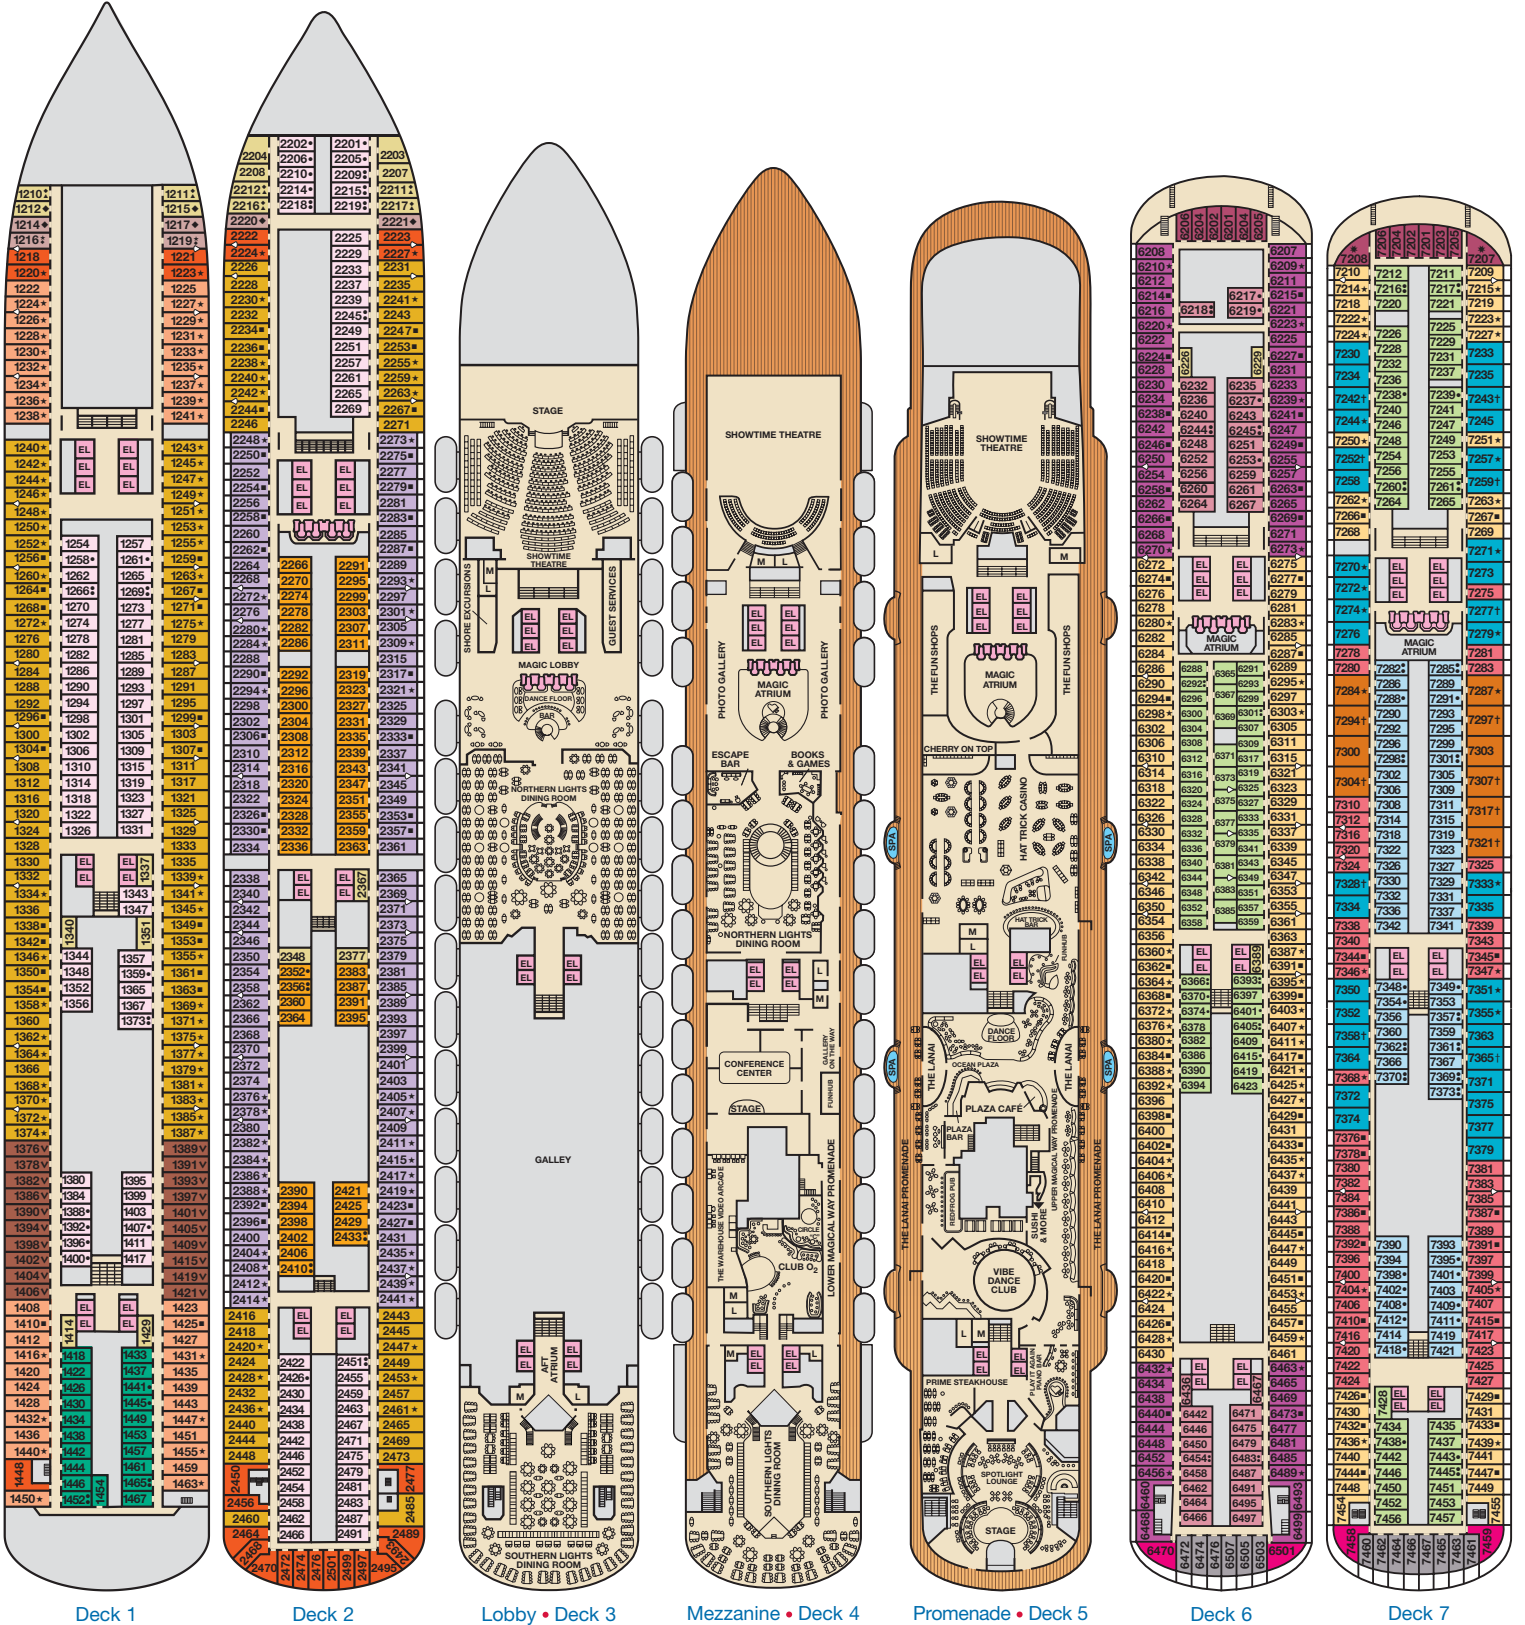

ACCOMMODATIONS SYMBOL LEGEND

- ▲ Twin Bed and Single Sofa Bed
  - ★ 2 Twin Beds (convert to King) and Single
  - 2 Twin Beds (convert to King) and 1 Upper
  - 2 Twin Beds (convert to King) and 2 Uppers
  - 2 Twin Beds (convert to King), Single Sofa Bed and Upper
  - † 2 Twin Beds (convert to King) and Double Sofa Bed
  - ▼ 2 Twin Beds (convert to King), Single Sofa Bed and 2 Uppers. Beds do not convert to King when both Uppers in use.
  - ◆ Stateroom with 2 Porthole Windows
  - ◊ Connecting staterooms (ideal for families and groups of friends)
  - \* Twin Beds do not convert to a King Bed.
  - U Unisex Wheelchair Accessible Restroom
  - ⊘ Cloud 9 Spa accommodations are non-smoking.
- Staterooms are available that are modified for wheelchair users. Please contact Carnival Reservations Department, Guest Access Services, at 1-800-438-6744, ext. 70025, for details.

Gross Tonnage: 130,000 Length: 1,004 Feet Beam: 122 Feet  
 Cruising Speed: 20 Knots Guest Capacity: 3,690 (Double Occupancy)  
 Total Staff: 1,367 Registry: Panama

Spa accommodations include private access, special amenities and priority reservations at the Cloud 9 Spa.