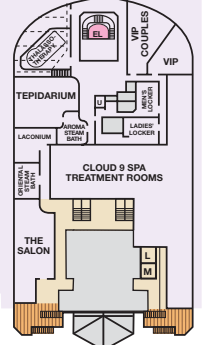

ACCOMMODATIONS SYMBOL LEGEND

- ▲ Twin Bed and Single Sofa Bed
  - ★ 2 Twin Beds (convert to King) and Single
  - 2 Twin Beds (convert to King) and 1 Upper
  - 2 Twin Beds (convert to King) and 2 Uppers
  - 2 Twin Beds (convert to King), Single Sofa Bed and Upper
  - † 2 Twin Beds (convert to King) and Double Sofa Bed
  - ▼ 2 Twin Beds (convert to King), Single Sofa Bed and 2 Uppers. Beds do not convert to King when both Uppers in use.
  - ◆ Stateroom with 2 Porthole Windows
  - ◊ Connecting staterooms (ideal for families and groups of friends)
  - \* Twin Beds do not convert to a King Bed.
  - U Unisex Wheelchair Accessible Restroom
  - ⊘ Cloud 9 Spa accommodations are non-smoking.
- Staterooms are available that are modified for wheelchair users. Please contact Carnival Reservations Department, Guest Access Services, at 1-800-438-6744, ext. 70025, for details.

Gross Tonnage: 130,000 Length: 1,004 Feet Beam: 122 Feet  
 Cruising Speed: 20 Knots Guest Capacity: 3,690 (Double Occupancy)  
 Total Staff: 1,367 Registry: Panama

Spa accommodations include private access, special amenities and priority reservations at the Cloud 9 Spa.

Deck 8

Deck 9

Lido • Deck 10

Deck 11

Spa & Sports • Deck 12

Deck 14

Serenity • Deck 15

CLOUD 9 SPA and ACCOMMODATIONS