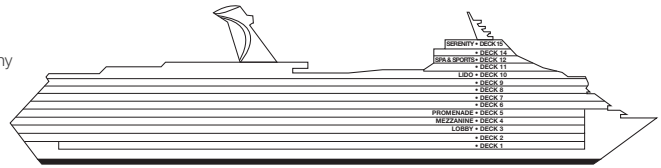

ACCOMMODATIONS SYMBOL LEGEND

- ▲ Twin Bed and Single Sofa Bed
  - ★ 2 Twin Beds (convert to King) and Single
  - 2 Twin Beds (convert to King) and 1 Upper
  - 2 Twin Beds (convert to King) and 2 Uppers
  - 2 Twin Beds (convert to King), Single Sofa Bed and Upper
  - † 2 Twin Beds (convert to King) and Double Sofa Bed
  - ▼ 2 Twin Beds (convert to King), Single Sofa Bed and 2 Uppers. Beds do not convert to King when both Uppers in use.
  - ◆ Stateroom with 2 Porthole Windows
  - ◊ Connecting staterooms (ideal for families and groups of friends)
  - \* Twin Beds do not convert to a King Bed.
  - U Unisex Wheelchair Accessible Restroom
  - ⊘ Cloud 9 Spa accommodations are non-smoking.
- Staterooms are available that are modified for wheelchair users. Please contact Carnival Reservations Department, Guest Access Services, at 1-800-438-6744, ext. 70025, for details.

Gross Tonnage: 130,000 Length: 1,004 Feet Beam: 122 Feet  
 Cruising Speed: 20 Knots Guest Capacity: 3,690 (Double Occupancy)  
 Total Staff: 1,367 Registry: Panama

Spa accommodations include private access, special amenities and priority reservations at the Cloud 9 Spa.