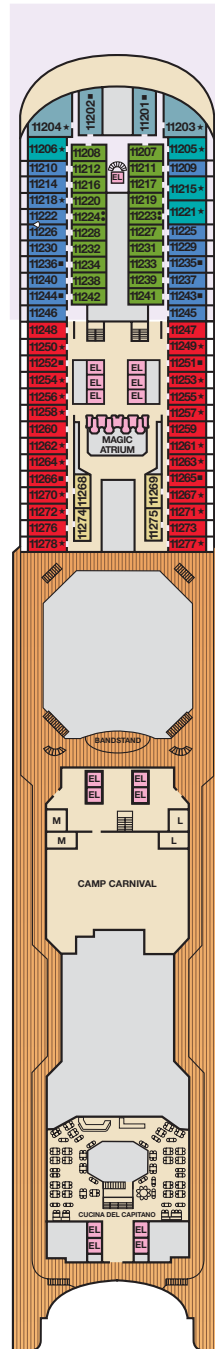

ACCOMMODATIONS SYMBOL LEGEND

- ▲ Twin Bed and Single Sofa Bed
  - ★ 2 Twin Beds (convert to King) and Single
  - 2 Twin Beds (convert to King) and 1 Upper
  - 2 Twin Beds (convert to King) and 2 Uppers
  - 2 Twin Beds (convert to King), Single Sofa Bed and Upper
  - † 2 Twin Beds (convert to King) and Double Sofa Bed
  - ▼ 2 Twin Beds (convert to King), Single Sofa Bed and 2 Uppers. Beds do not convert to King when both Uppers in use.
  - ◆ Stateroom with 2 Porthole Windows
  - ◊ Connecting staterooms (ideal for families and groups of friends)
  - \* Twin Beds do not convert to a King Bed.
  - U Unisex Wheelchair Accessible Restroom
  - ⊘ Cloud 9 Spa accommodations are non-smoking.
- Staterooms are available that are modified for wheelchair users. Please contact Carnival Reservations Department, Guest Access Services, at 1-800-438-6744, ext. 70025, for details.

CATEGORIES

- 1A Interior Upper/Lower
- PI Porthole
- 4A 4B 4C 4D 4E 4F 4G 4H Interior
- 4I Interior with Picture Window (obstructed views)
- 6A Ocean View
- 6L 6M 6N Deluxe Ocean View
- 7C Cove Balcony
- 8A 8B 8C 8D 8E 8F 8G Balcony
- 8M 8N Aft-View Extended Balcony
- 9C Premium Vista Balcony
- JS Junior Suite
- OS Ocean Suite
- GS Grand Suite
- 4S Interior
- 6S Ocean View (obstructed views)
- 8P 8S Balcony
- SS Suite

Gross Tonnage: 130,000 Length: 1,004 Feet Beam: 122 Feet  
 Cruising Speed: 20 Knots Guest Capacity: 3,690 (Double Occupancy)  
 Total Staff: 1,367 Registry: Panama

Spa accommodations include private access, special amenities and priority reservations at the Cloud 9 Spa.

Deck 8

Deck 9

Lido • Deck 10

Deck 11

Spa & Sports • Deck 12

Deck 14

Serenity • Deck 15

CLOUD 9 SPA and ACCOMMODATIONS