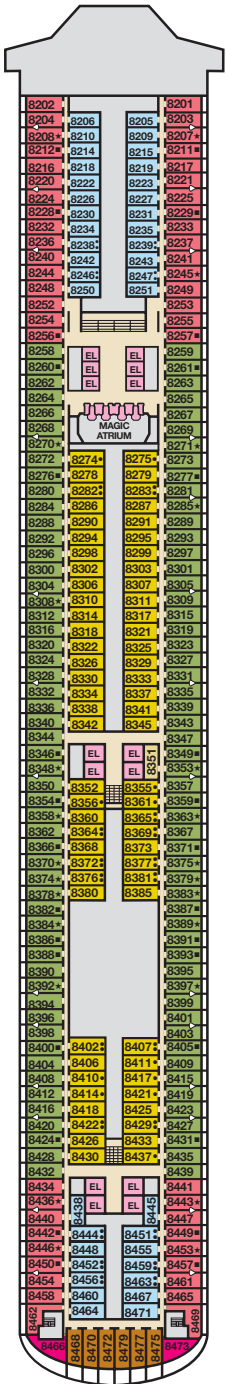

ACCOMMODATIONS SYMBOL LEGEND

- ▲ Twin Bed and Single Sofa Bed
  - ★ 2 Twin Beds (convert to King) and Single
  - 2 Twin Beds (convert to King) and 1 Upper
  - 2 Twin Beds (convert to King) and 2 Uppers
  - 2 Twin Beds (convert to King), Single Sofa Bed and Upper
  - † 2 Twin Beds (convert to King) and Double Sofa Bed
  - ▼ 2 Twin Beds (convert to King), Single Sofa Bed and 2 Uppers. Beds do not convert to King when both Uppers in use.
  - ◆ Stateroom with 2 Porthole Windows
  - ◊ Connecting staterooms (ideal for families and groups of friends)
  - \* Twin Beds do not convert to a King Bed.
  - U Unisex Wheelchair Accessible Restroom
  - ⊘ Cloud 9 Spa accommodations are non-smoking.
- Staterooms are available that are modified for wheelchair users. Please contact Carnival Reservations Department, Guest Access Services, at 1-800-438-6744, ext. 70025, for details.

CATEGORIES

- 1A Interior Upper/Lower
- PI Porthole
- 4A 4B 4C 4D 4E 4F 4G 4H Interior
- 4I Interior with Picture Window (obstructed views)
- 6A Ocean View
- 6L 6M 6N Deluxe Ocean View
- 7C Cove Balcony
- 8A 8B 8C 8D 8E 8F 8G Balcony
- 8M 8N Aft-View Extended Balcony
- 9C Premium Vista Balcony
- JS Junior Suite
- OS Ocean Suite
- GS Grand Suite
- 4S Interior
- 6S Ocean View (obstructed views)
- 8P 8S Balcony
- SS Suite

Gross Tonnage: 130,000 Length: 1,004 Feet Beam: 122 Feet  
 Cruising Speed: 20 Knots Guest Capacity: 3,690 (Double Occupancy)  
 Total Staff: 1,367 Registry: Panama

Spa accommodations include private access, special amenities and priority reservations at the Cloud 9 Spa.

Deck 8

Deck 9

Lido • Deck 10

Deck 11

Spa & Sports • Deck 12

Deck 14

Serenity • Deck 15

CLOUD 9 SPA and ACCOMMODATIONS