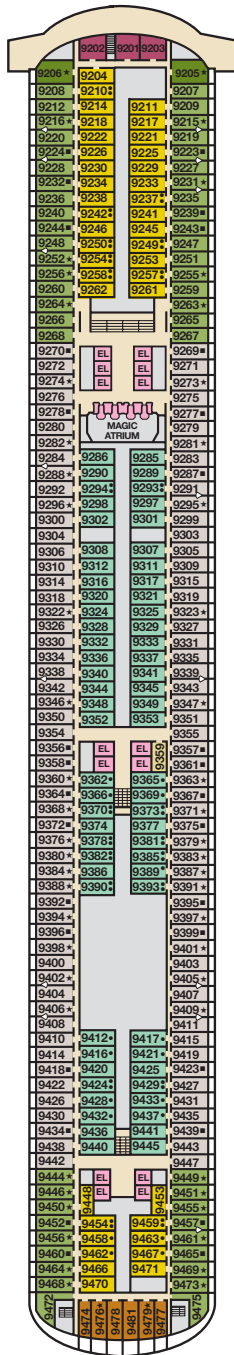

ACCOMMODATIONS SYMBOL LEGEND

- ▲ Twin Bed and Single Sofa Bed
  - ★ 2 Twin Beds (convert to King) and Single
  - 2 Twin Beds (convert to King) and 1 Upper
  - 2 Twin Beds (convert to King) and 2 Uppers
  - 2 Twin Beds (convert to King), Single Sofa Bed and Upper
  - † 2 Twin Beds (convert to King) and Double Sofa Bed
  - ▼ 2 Twin Beds (convert to King), Single Sofa Bed and 2 Uppers. Beds do not convert to King when both Uppers in use.
  - ◆ Stateroom with 2 Porthole Windows
  - ◊ Connecting staterooms (ideal for families and groups of friends)
  - \* Twin Beds do not convert to a King Bed.
  - U Unisex Wheelchair Accessible Restroom
  - ⊘ Cloud 9 Spa accommodations are non-smoking.
- Staterooms are available that are modified for wheelchair users. Please contact Carnival Reservations Department, Guest Access Services, at 1-800-438-6744, ext. 70025, for details.

CATEGORIES

- 1A Interior Upper/Lower
- PI Porthole
- 4A 4B 4C 4D 4E 4F 4G 4H Interior
- 4I Interior with Picture Window (obstructed views)
- 6A Ocean View
- 6L 6M 6N Deluxe Ocean View
- 7C Cove Balcony
- 8A 8B 8C 8D 8E 8F 8G Balcony
- 8M 8N Aft-View Extended Balcony
- 9C Premium Vista Balcony
- JS Junior Suite
- OS Ocean Suite
- GS Grand Suite
- 4S Interior
- 6S Ocean View (obstructed views)
- 8P 8S Balcony
- SS Suite

Gross Tonnage: 130,000 Length: 1,004 Feet Beam: 122 Feet  
 Cruising Speed: 20 Knots Guest Capacity: 3,690 (Double Occupancy)  
 Total Staff: 1,367 Registry: Panama

Spa accommodations include private access, special amenities and priority reservations at the Cloud 9 Spa.

Deck 8

Deck 9

Lido • Deck 10

Deck 11

Spa & Sports • Deck 12

Deck 14

Serenity • Deck 15

CLOUD 9 SPA and ACCOMMODATIONS