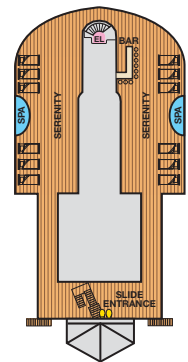

ACCOMMODATIONS SYMBOL LEGEND

- ▲ Twin Bed and Single Sofa Bed
  - ★ 2 Twin Beds (convert to King) and Single
  - 2 Twin Beds (convert to King) and 1 Upper
  - 2 Twin Beds (convert to King) and 2 Uppers
  - 2 Twin Beds (convert to King), Single Sofa Bed and Upper
  - † 2 Twin Beds (convert to King) and Double Sofa Bed
  - ▼ 2 Twin Beds (convert to King), Single Sofa Bed and 2 Uppers. Beds do not convert to King when both Uppers in use.
  - ◆ Stateroom with 2 Porthole Windows
  - ◊ Connecting staterooms (ideal for families and groups of friends)
  - \* Twin Beds do not convert to a King Bed.
  - U Unisex Wheelchair Accessible Restroom
  - ⊘ Cloud 9 Spa accommodations are non-smoking.
- Staterooms are available that are modified for wheelchair users. Please contact Carnival Reservations Department, Guest Access Services, at 1-800-438-6744, ext. 70025, for details.

CATEGORIES

- 1A Interior Upper/Lower
- PI Porthole
- 4A 4B 4C 4D 4E 4F 4G 4H Interior
- 4I Interior with Picture Window (obstructed views)
- 6A Ocean View
- 6L 6M 6N Deluxe Ocean View
- 7C Cove Balcony
- 8A 8B 8C 8D 8E 8F 8G Balcony
- 8M 8N Aft-View Extended Balcony
- 9C Premium Vista Balcony
- JS Junior Suite
- OS Ocean Suite
- GS Grand Suite
- 4S Interior
- 6S Ocean View (obstructed views)
- 8P 8S Balcony
- SS Suite

Gross Tonnage: 130,000 Length: 1,004 Feet Beam: 122 Feet  
 Cruising Speed: 20 Knots Guest Capacity: 3,690 (Double Occupancy)  
 Total Staff: 1,367 Registry: Panama

Spa accommodations include private access, special amenities and priority reservations at the Cloud 9 Spa.

Deck 8

Deck 9

Lido • Deck 10

Deck 11

Spa & Sports • Deck 12

Deck 14

Serenity • Deck 15

CLOUD 9 SPA and ACCOMMODATIONS