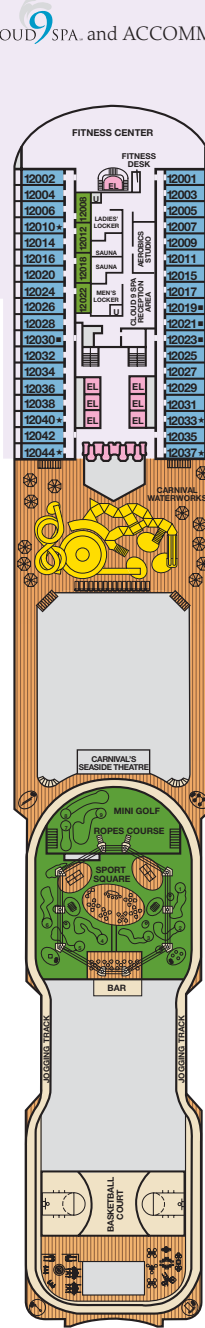

ACCOMMODATIONS SYMBOL LEGEND

- ▲ Twin Bed and Single Sofa Bed
  - ★ 2 Twin Beds (convert to King) and Single
  - 2 Twin Beds (convert to King) and 1 Upper
  - 2 Twin Beds (convert to King) and 2 Uppers
  - 2 Twin Beds (convert to King), Single Sofa Bed and Upper
  - † 2 Twin Beds (convert to King) and Double Sofa Bed
  - ▼ 2 Twin Beds (convert to King), Single Sofa Bed and 2 Uppers. Beds do not convert to King when both Uppers in use.
  - ◆ Stateroom with 2 Porthole Windows
  - ◊ Connecting staterooms (ideal for families and groups of friends)
  - \* Twin Beds do not convert to a King Bed.
  - U Unisex Wheelchair Accessible Restroom
  - ⊘ Cloud 9 Spa accommodations are non-smoking.
- Staterooms are available that are modified for wheelchair users. Please contact Carnival Reservations Department, Guest Access Services, at 1-800-438-6744, ext. 70025, for details.

CATEGORIES

- 1A Interior Upper/Lower
- PI Porthole
- 4A 4B 4C 4D 4E 4F 4G 4H Interior
- 4I Interior with Picture Window (obstructed views)
- 6A Ocean View
- 6L 6M 6N Deluxe Ocean View
- 7C Cove Balcony
- 8A 8B 8C 8D 8E 8F 8G Balcony
- 8M 8N Aft-View Extended Balcony
- 9C Premium Vista Balcony
- JS Junior Suite
- OS Ocean Suite
- GS Grand Suite
- 4S Interior
- 6S Ocean View (obstructed views)
- 8P 8S Balcony
- SS Suite

Gross Tonnage: 130,000 Length: 1,004 Feet Beam: 122 Feet  
 Cruising Speed: 20 Knots Guest Capacity: 3,690 (Double Occupancy)  
 Total Staff: 1,367 Registry: Panama

Spa accommodations include private access, special amenities and priority reservations at the Cloud 9 Spa.

Deck 8

Deck 9

Lido • Deck 10

Deck 11

Spa & Sports • Deck 12

Deck 14

Serenity • Deck 15

CLOUD 9 SPA and ACCOMMODATIONS