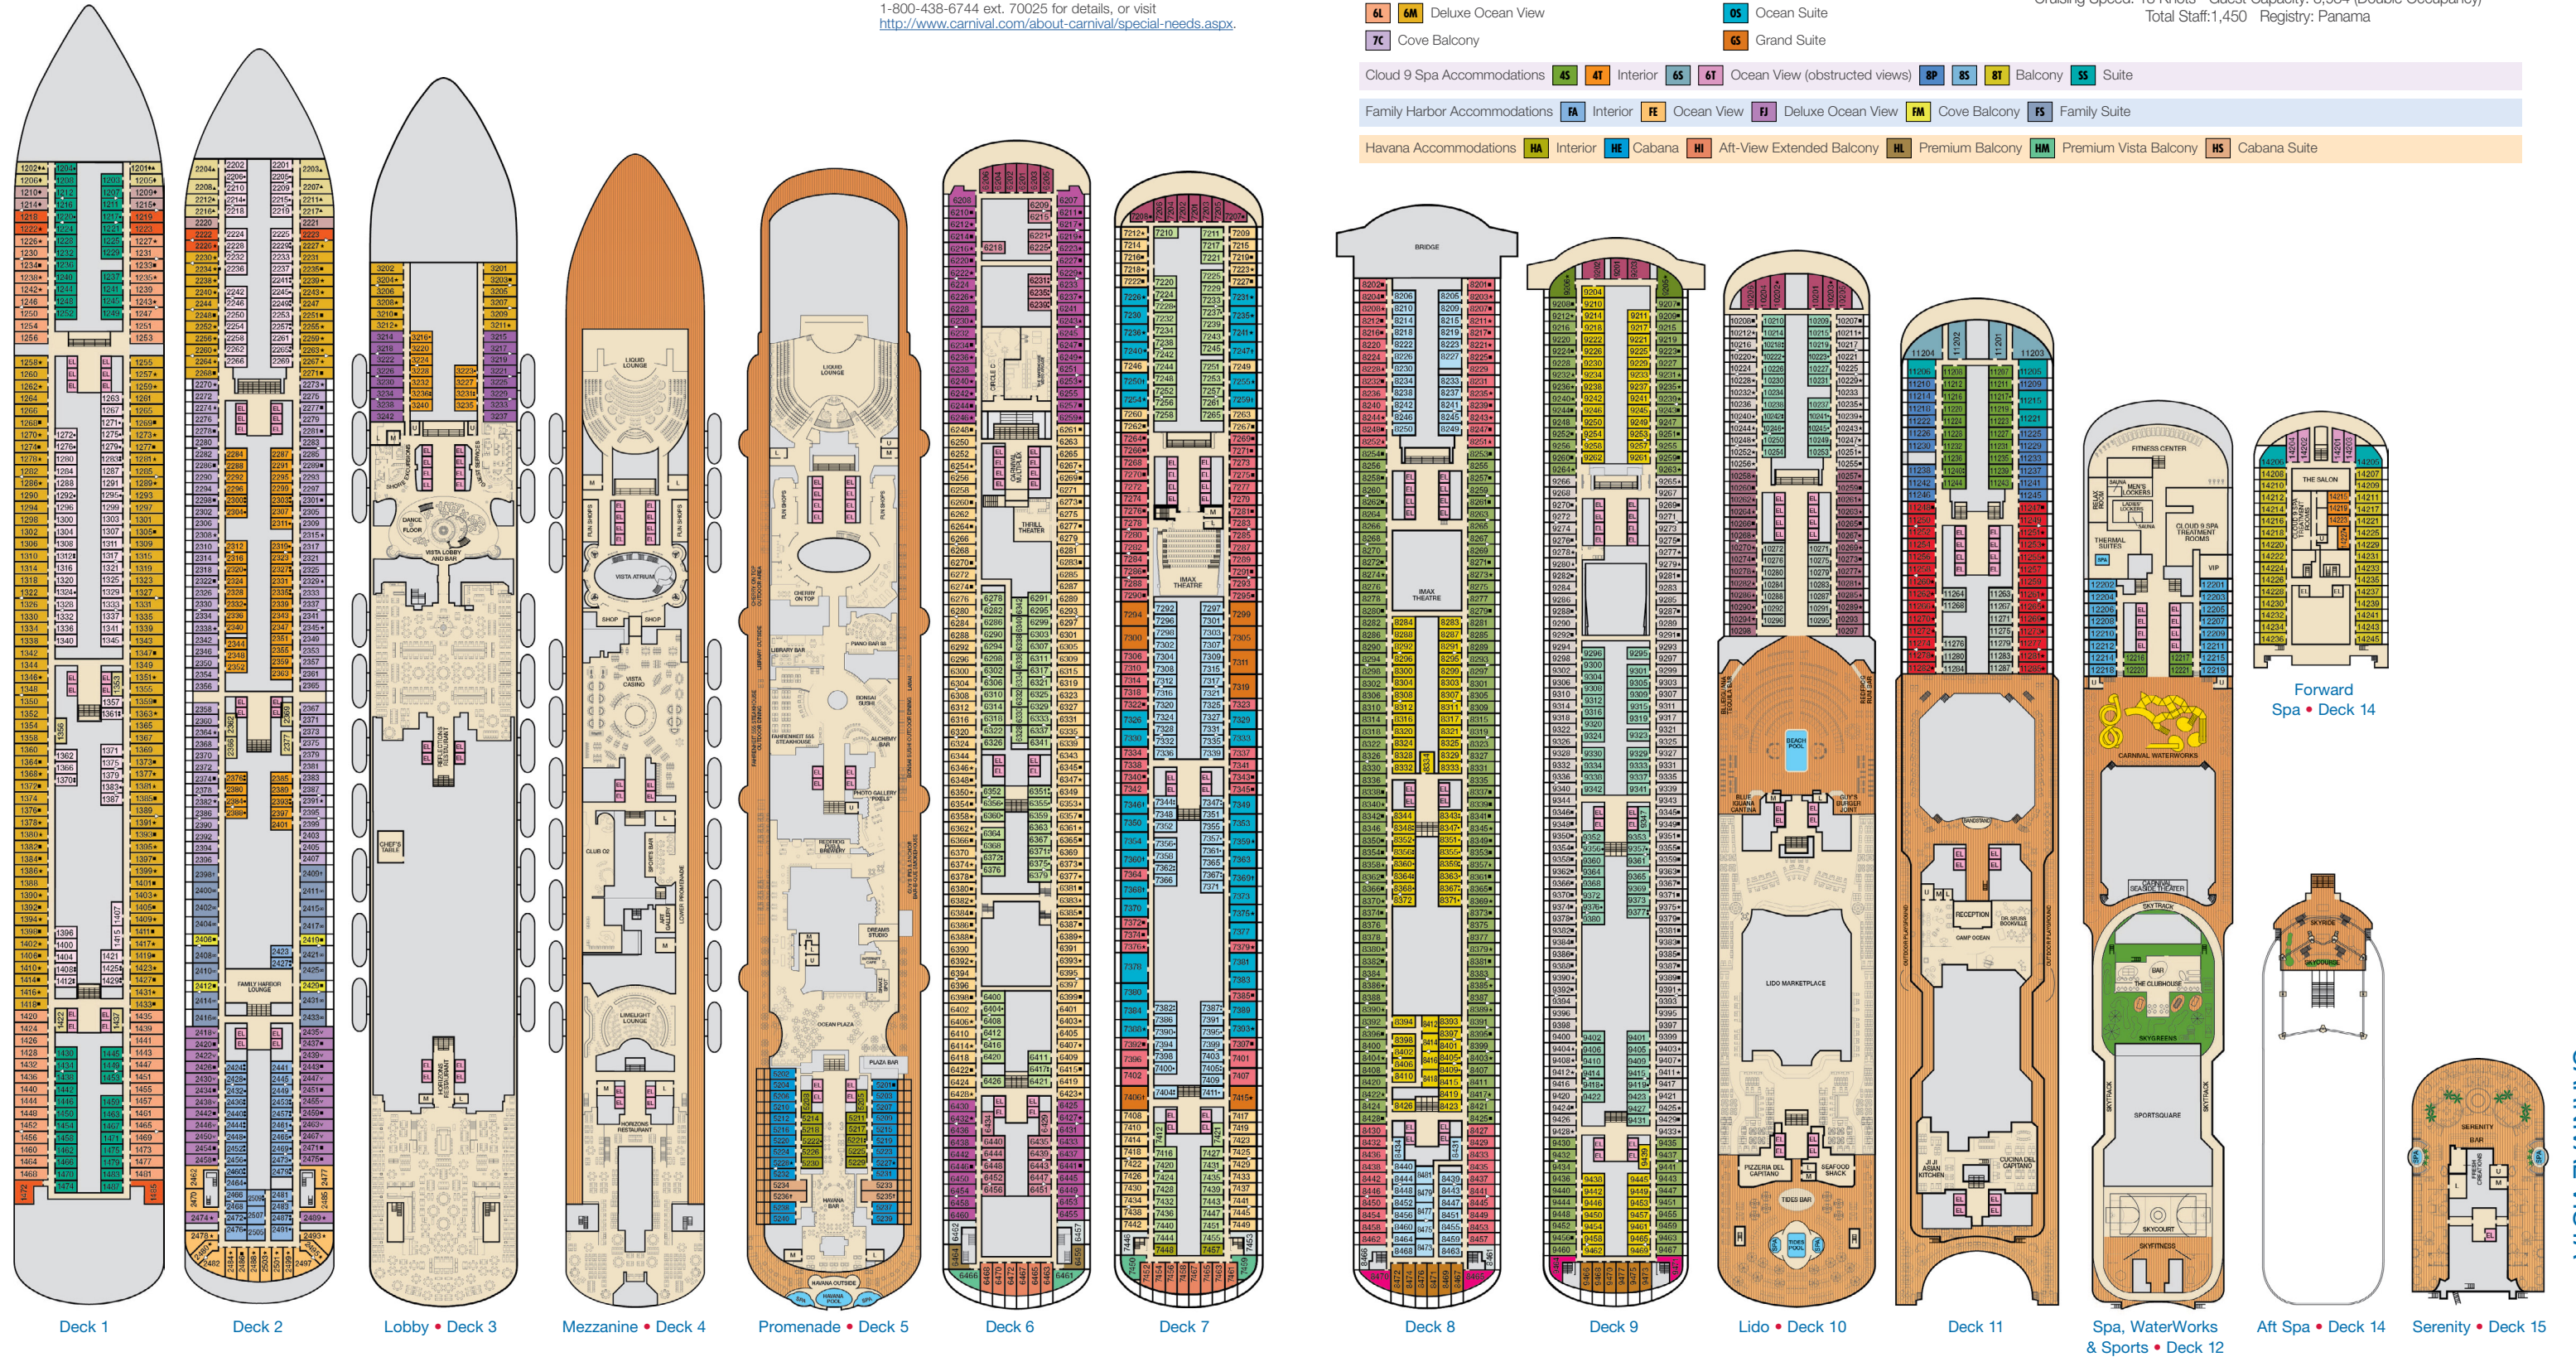

CATEGORIES

- 1A Interior Upper/Lower
- P1 Porthole
- 4A 4B 4C 4D 4E 4F 4G 4H 4I Interior
- 4J Interior with Picture Window (obstructed views)
- 6A 6B Ocean View
- 6L 6M Deluxe Ocean View
- 7C Cove Balcony
- 8A 8B 8C 8D 8E 8F 8G Balcony
- 9B Premium Balcony
- 8M Aft-View Extended Balcony
- 9C Premium Vista Balcony
- JS Junior Suite
- OS Ocean Suite
- GS Grand Suite

Cloud 9 Spa Accommodations 4S 4T Interior 6S 6T Ocean View (obstructed views) 8P 8S 8T Balcony SS Suite

Family Harbor Accommodations FA Interior FE Ocean View FJ Deluxe Ocean View FM Cove Balcony FS Family Suite

Havana Accommodations HA Interior HE Cabana HI Aft-View Extended Balcony HL Premium Balcony HM Premium Vista Balcony HS Cabana Suite

Gross Tonnage: 133,500 Length: 1,055 feet Beam: 122 feet
Cruising Speed: 18 Knots Guest Capacity: 3,934 (Double Occupancy)
Total Staff: 1,450 Registry: Panama

Deck 1 Deck 2 Lobby • Deck 3 Mezzanine • Deck 4 Promenade • Deck 5 Deck 6 Deck 7 Deck 8 Deck 9 Deck 10 Lido • Deck 11 Spa, WaterWorks & Sports • Deck 12 Aft Spa • Deck 14 Serenity • Deck 15

Forward Spa • Deck 14